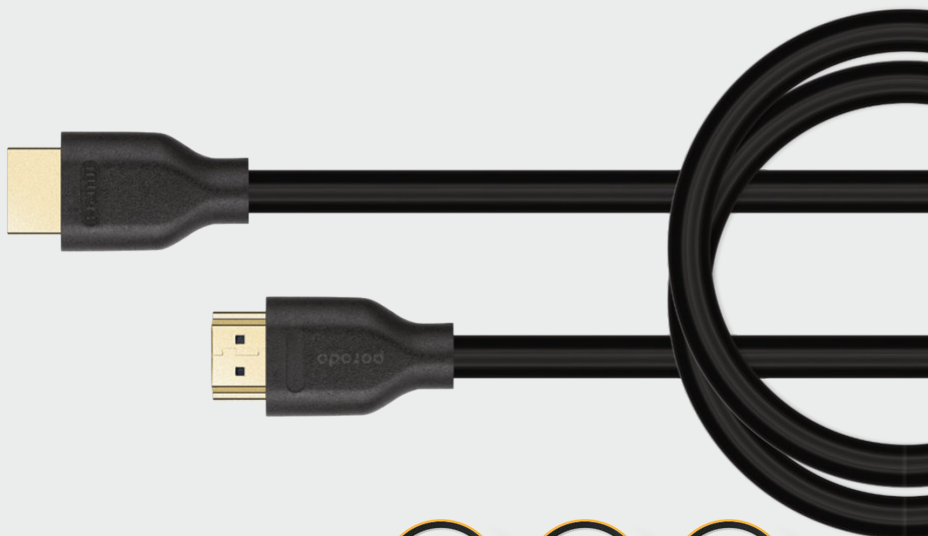

PD-4KCHD2-GY

Porodo Type-C to 4K HDMI Cable 2m with
Premium Aluminum Finish - Gray

PD-ABHDL2-BK

Porodo Braided 2K HDMI Lightning Cable 2M - Black

PD-2101H2-BK

Porodo 8K HDMI to HDMI Cable 2.m / 6.6ft - Black