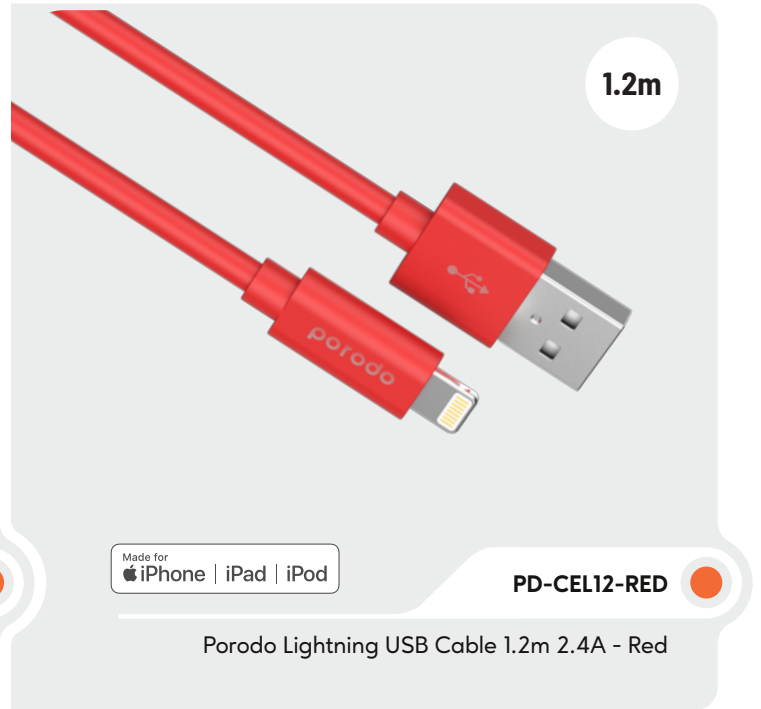

1.2m

● **PD-CEL12-YEL**

Made for
iPhone | iPad | iPod

Porodo Lightning USB Cable 1.2m 2.4A - Yellow

1.2m

● **PD-CEL12-PNK**

Made for
iPhone | iPad | iPod

Porodo Lightning USB Cable 1.2m 2.4A - Pink