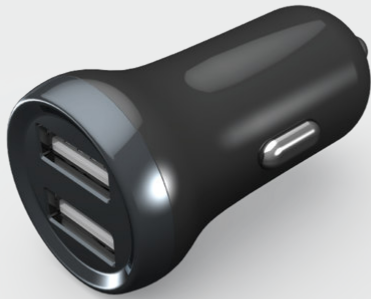

● **PD-383-BK**

Porodo Dual Port Mini Car Charger 2.4A - Black