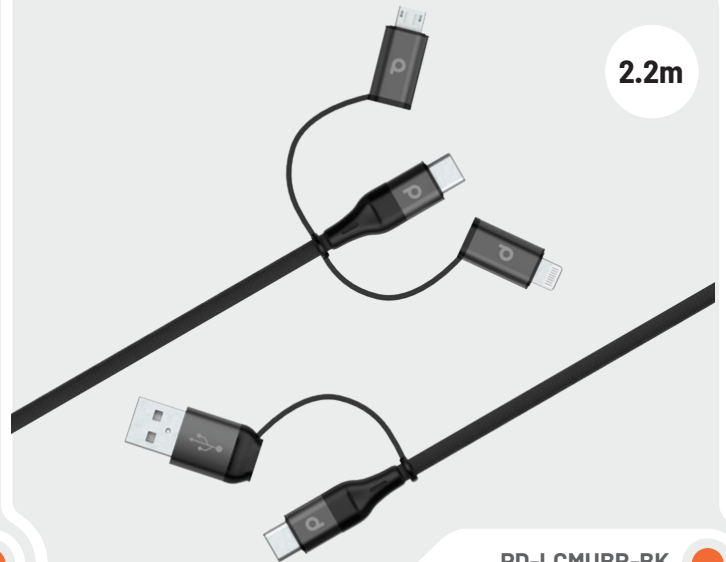

1.2m

4IN1

PD-LLCMBR-BK

Aluminum Braided Cable Lightning x2 / Micro USB / Type-C

2.2m

PD-LCMUBR-BK

All in One Aluminum Braided Cable Lightning / Micro
USB / Type-C / USB-A

0.25m