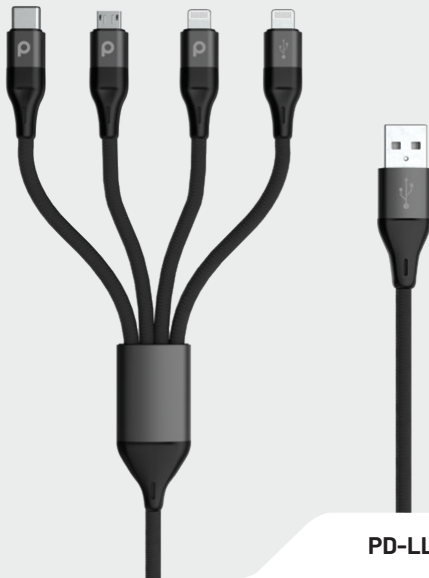

PD-CLBRPD22-BU

Aluminum Braided USB-C to Lightning PD 9V Cable
2.2m - Blue

1.2m

PD-CCBR12-BU

Aluminum Braided USB-C to USB-C 60W Cable
1.2m - Black

0.25m

PD-CLBRPD025-BU

Aluminum Braided USB-C to Lightning Cable
0.25m - Blue

1.2m

4IN1

PD-LLCMBR-BK

Aluminum Braided Cable Lightning x2 / Micro USB / Type-C

2.2m

PD-LCMUBR-BK

All in One Aluminum Braided Cable Lightning / Micro
USB / Type-C / USB-A

0.25m