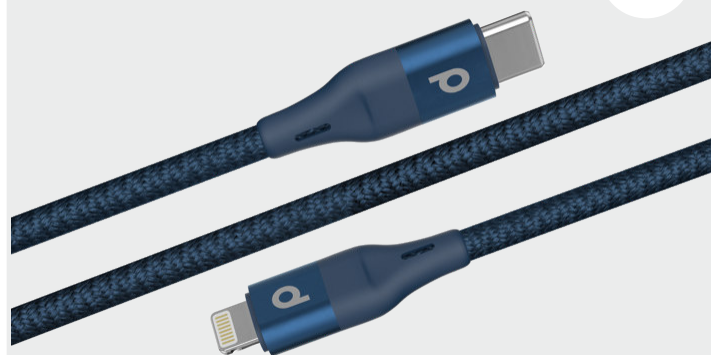

Aluminum Braided Lightning Cable 1.2m - Blue

1.2m

PD-ACBR12-BU

Aluminum Braided Type-C Cable 3A 1.2m - Blue

1.2m

PD-CLBRPD12-BU

Aluminum Braided USB-C to Lightning PD 9V Cable
1.2m - Blue

2.2m

PD-CLBRPD22-BU

Aluminum Braided USB-C to Lightning PD 9V Cable
2.2m - Blue

1.2m

PD-CCBR12-BU

Aluminum Braided USB-C to USB-C 60W Cable
1.2m - Black

0.25m

PD-CLBRPD025-BU

Aluminum Braided USB-C to Lightning Cable
0.25m - Blue