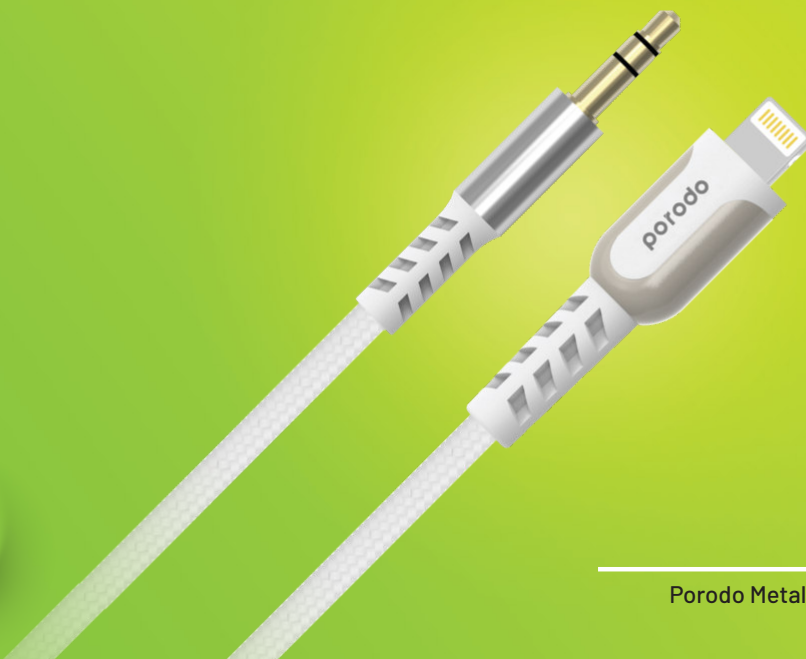

● **PD-AUA12-BK**

Porodo Metal Braided AUX Cable - Black

1.2m

PD-AUL12-BK

Porodo Metal Braided Lightning to AUX Cable
1.2M - Black

1.2m

PD-AUL12-WH

Porodo Metal Braided Lightning to AUX Cable
1.2M - White