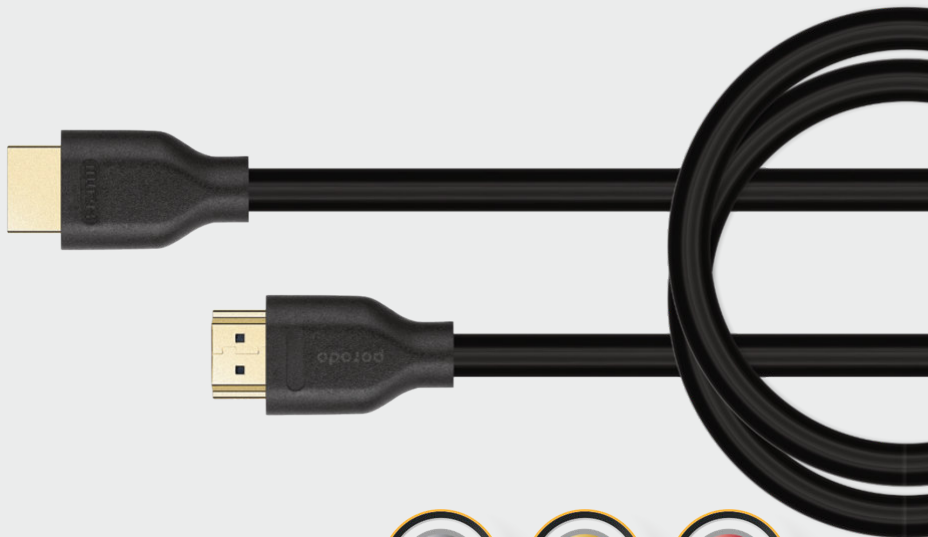

PD-2101H2-BK

Porodo 8K HDMI to HDMI Cable 2.m / 6.6ft - Black

PD-2101H3-BK

Porodo 8K HDMI to HDMI Cable 3m / 10ft - Black