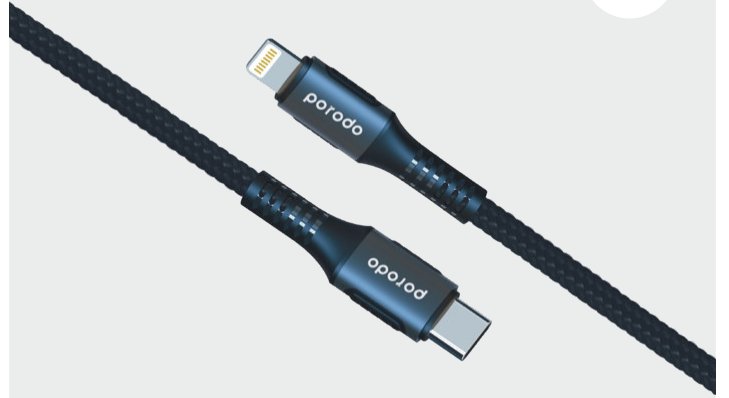

● **PD-025PDCL-BK**

Porodo Type-C to Lightning Braided PD Cable
0.25m 3A - Black

1.2m