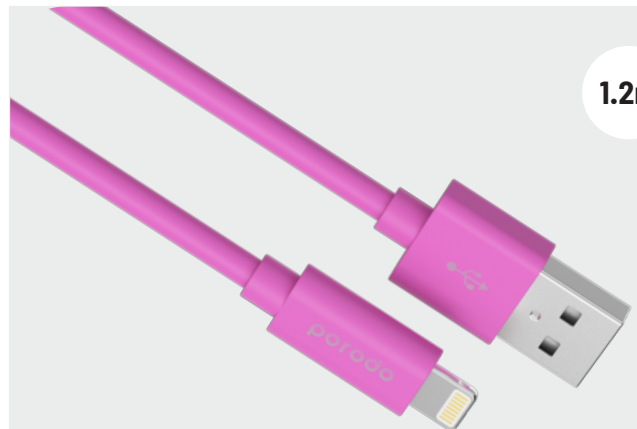

1.2m

● **PD-CEL12-LAV**

Made for
iPhone | iPad | iPod

Porodo Lightning USB Cable 1.2m 2.4A - Lavander

1.2m

● **PD-CEL12-WHT**

Made for
iPhone | iPad | iPod

Porodo Lightning USB Cable 1.2m 2.4A - White

1.2m

● **PD-CEL12-YEL**

Made for
iPhone | iPad | iPod

Porodo Lightning USB Cable 1.2m 2.4A - Yellow

1.2m

● **PD-CEL12-PNK**

Made for
iPhone | iPad | iPod

Porodo Lightning USB Cable 1.2m 2.4A - Pink