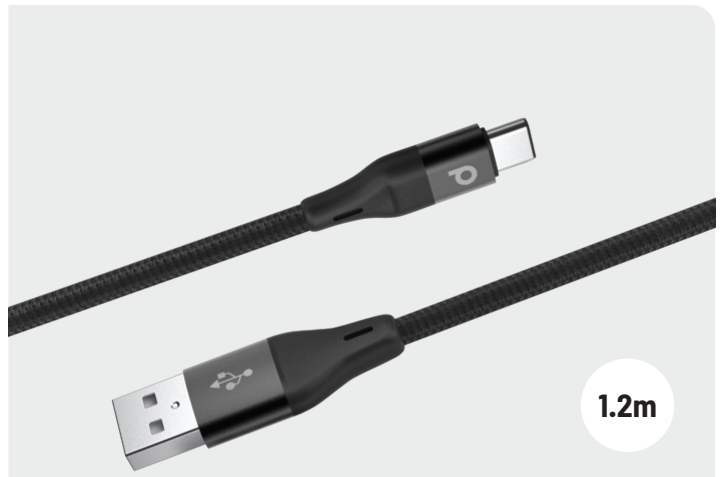

1.2m

● PD-ACBR12-BK

Aluminum Braided Type-C Cable 3A 1.2m - Black