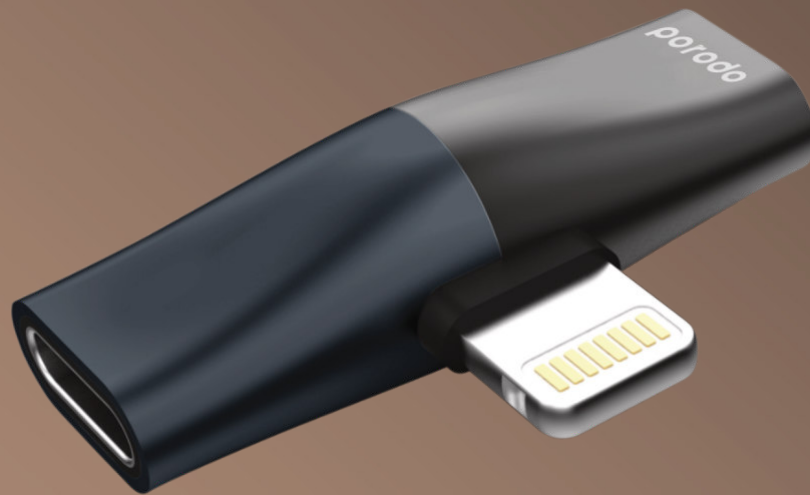

● **PD-AUA12-BK**

Porodo Metal Braided AUX Cable - Black

1.2m

PD-AUL12-BK

Porodo Metal Braided Lightning to AUX Cable
1.2M - Black

1.2m

PD-AUL12-WH

Porodo Metal Braided Lightning to AUX Cable
1.2M - White