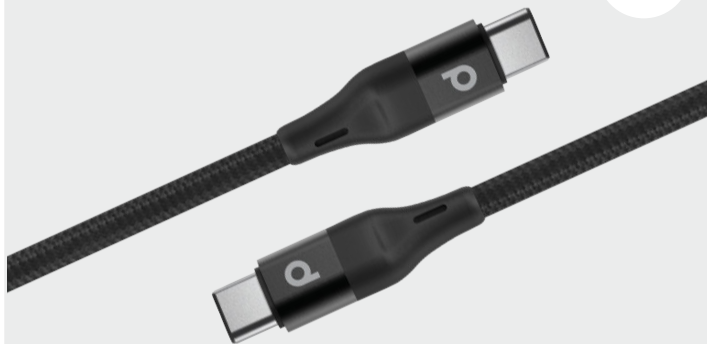

PD-CLBRPD025-BK

Aluminum Braided USB-C to Lightning Cable 0.25m - Black

2.2m

PD-CLBRPD22-BK

Aluminum Braided USB-C to Lightning 9V Cable
2.2m - Black

2.2m

PD-CCBR22-BK

Aluminum Braided USB-C to USB-C 60W
Cable 2.2m - Black

1.2m

PD-CLBRPD12-BK

Aluminum Braided USB-C to Lightning 9V Cable
1.2m - Black

1.2m

PD-CCBR12-BK

Aluminum Braided USB-C to USB-C 60W Cable
1.2m - Black

1.2m

PD-ALBR12-BU