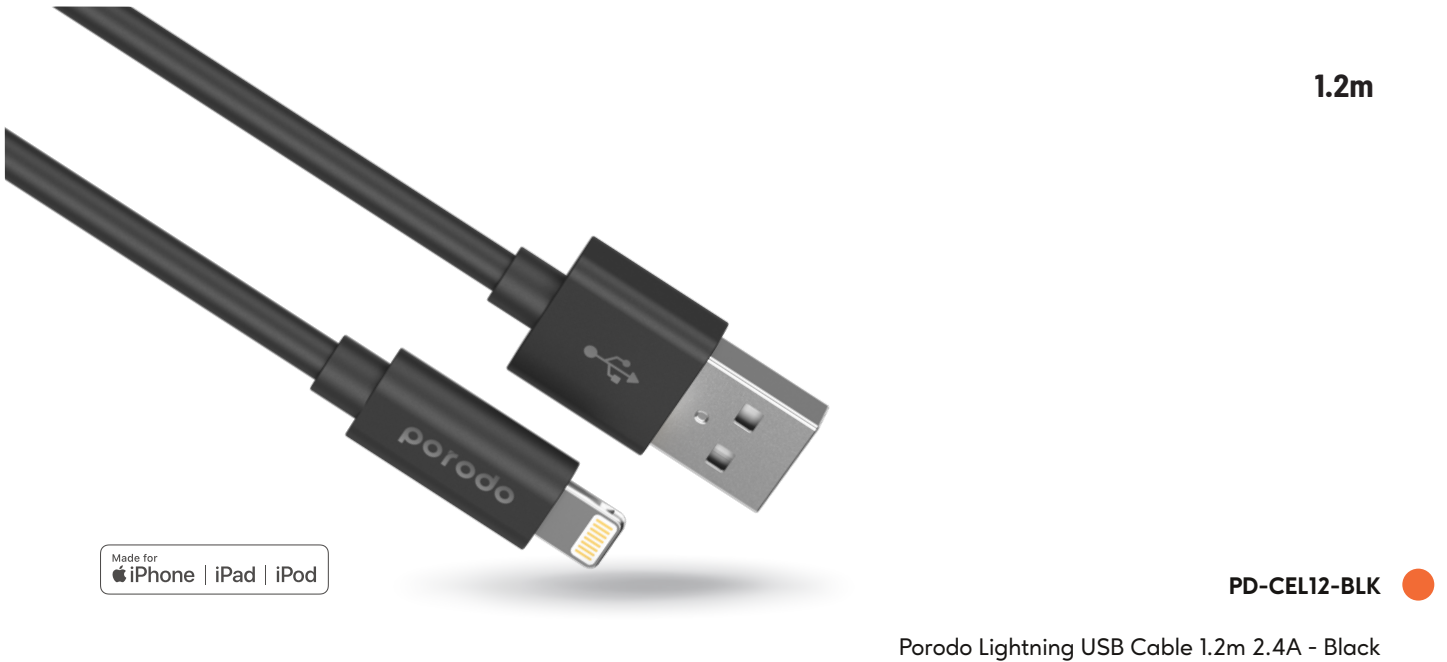

1.2m

● **PD-CEL12-YEL**

Made for
iPhone | iPad | iPod

Porodo Lightning USB Cable 1.2m 2.4A - Yellow

1.2m

● **PD-CEL12-PNK**

Made for
iPhone | iPad | iPod

Porodo Lightning USB Cable 1.2m 2.4A - Pink