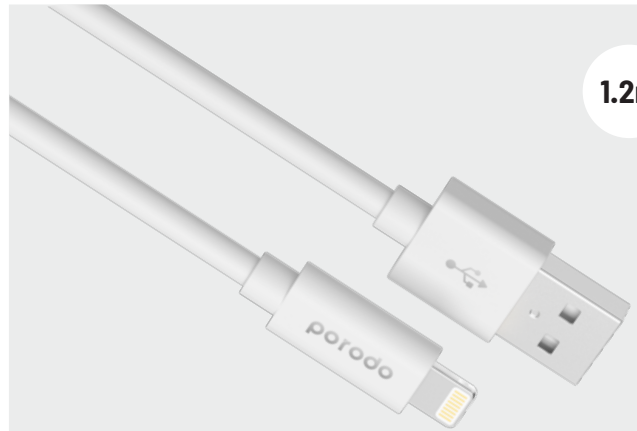

1.2m

● **PD-CEL12-LAV**

Made for
iPhone | iPad | iPod

Porodo Lightning USB Cable 1.2m 2.4A - Lavander

1.2m

● **PD-CEL12-WHT**

Made for
iPhone | iPad | iPod

Porodo Lightning USB Cable 1.2m 2.4A - White