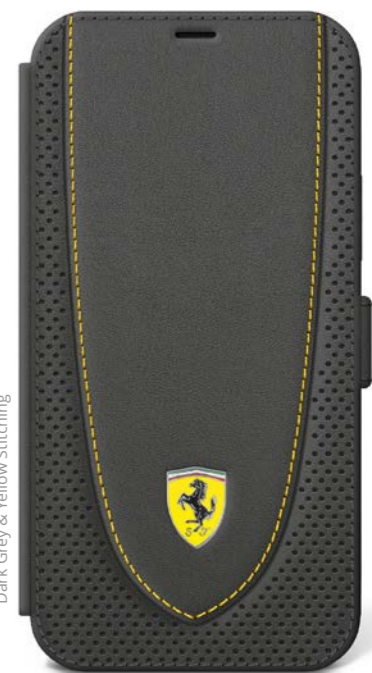

CASING - Matte TPU.
MATERIAL - Perforated genuine leather with contrasted stitchings.
INSIDE - Matte PC.

PERFORATED

GENUINE LEATHER & PERFORATED EFFECT 04 / 05

Black & Red Stitching

Red

Dark Grey & Yellow Stitching

HARD CASE

iPhone 13 Mini
iPhone 13
iPhone 13 Pro
iPhone 13 Pro Max

FEHCP13SRGOK
FEHCP13MRGOK
FEHCP13LRGOK
FEHCP13XRGOK

FEHCP13SRGOR
FEHCP13MRGOR
FEHCP13LRGOR
FEHCP13XRGOR

FEHCP13SRGOG
FEHCP13MRGOG
FEHCP13LRGOG
FEHCP13XRGOG

Black & Red Stitching

Red

Dark Grey & Yellow Stitching

BOOKTYPE FOLIO

iPhone 13 Mini
iPhone 13
iPhone 13 Pro
iPhone 13 Pro Max

FEFLBKP13SRGOK
FEFLBKP13MRGOK
FEFLBKP13LRGOK
FEFLBKP13XRGOK

FEFLBKP13SRGOR
FEFLBKP13MRGOR
FEFLBKP13LRGOR
FEFLBKP13XRGOR

FEFLBKP13SRGOG
FEFLBKP13MRGOG
FEFLBKP13LRGOG
FEFLBKP13XRGOG

QUILTED

GENUINE QUILTED LEATHER

Black & Red Edge

Red & Black Edge

Dark Grey & Yellow Edge

FEHCP13SRQUK
FEHCP13MRQUK
FEHCP13LRQUK
FEHCP13XRQUK

FEHCP13SRQUR
FEHCP13MRQUR
FEHCP13LRQUR
FEHCP13XRQUR