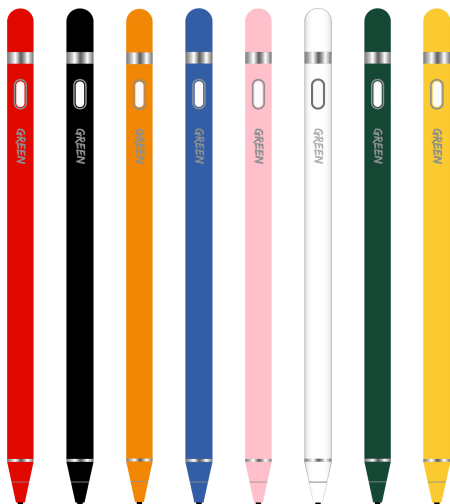

ESSENTIAL MANICURE KIT

- Carbon steel stainless steel plating
- Tools: Nail clippers x 2 , Scissor, Nail file, Eyebrow clip, Earpick
- Premium quality

LIMPIA 15 IN 1 MANICURE KIT

- 15 pcs set
- Material: Stainless steel, PU leather
- Gender: Unisex

CHILD MATE MANICURE KIT

Tools:

- Nail Clippers, Nail Sharpeners
- Small Scissors, Nasal Tweezers
- Luminous Ear Spoon

STRONG WATERPROOF BAG

- 6.7" widely compatible
- Excellent waterproof
- Sensitive touch
- Camera friendly

SAFE AIRBAG WATERPROOF

- 35 meters waterproof
- Sensitive unlock
- Easy to pick and place
- Secure lock seal

ELEGANT POUCH

- Smooth & durable
- Perfect for Travelling
- Mesh pocket
- Fasionable design

TOUCH PEN