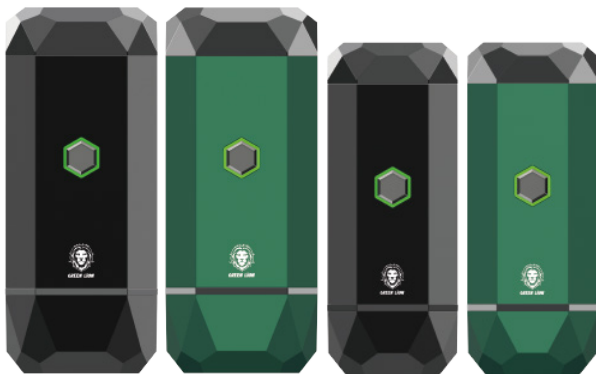

SMART DIAMOND BAKHOOR

- Innovative design
- Suitable for solid incense
- USB rechargeable
- 2500mAh battery