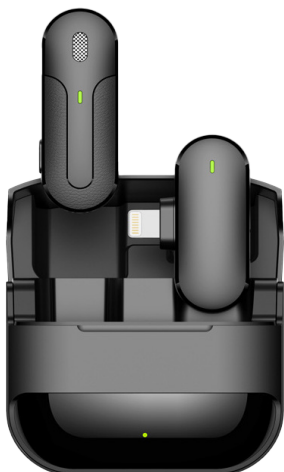

WIRELESS MICROPHONE (LIGHTNING CONNECTOR)

- 20-24 Hrs working time
- Accurate voice picking
- DSP noise reduction