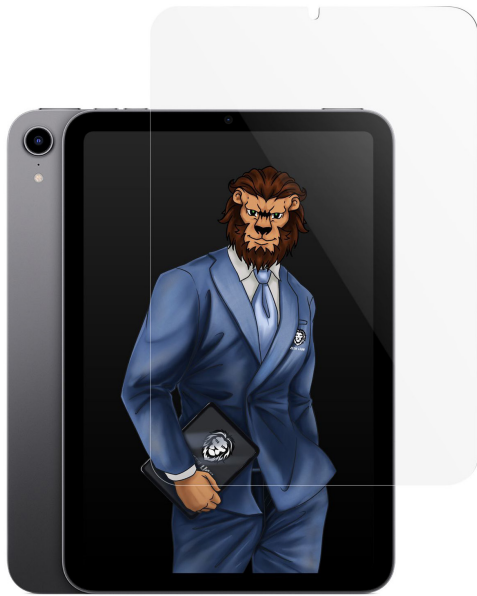

FULL HD GLASS SCREEN PROTECTOR

- 9H hardness
- Touch sensitive
- Durable material
- Bubble-free installation

COMPATIBLE WITH

iPad mini | iPad Air 2 & 4 | iPad 7 | iPad Pro