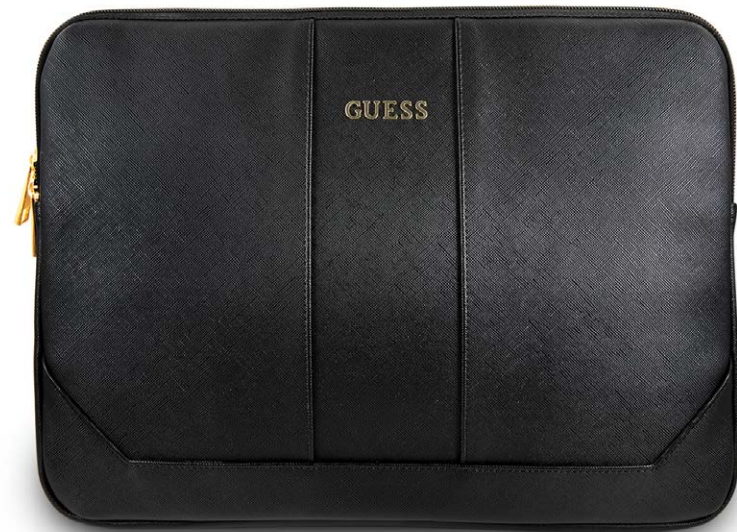

BLACK

TABLET BAG 10" - GUTB10QLBK

PINK

TABLET BAG 10" - GUTB10QLPI

GUESS

EST. 1981

SAFIANO COLLECTION - PU LEATHER

BEIGE

COMPUTER BAG 15" - GUCB15TBE

BLACK

COMPUTER BAG 15" - GUCB15TBK

GUESS

EST. 1981

SAFIANO COLLECTION - PU LEATHER

BEIGE

COMPUTER SLEEVE 13" - GUCS13TBE

BLACK

COMPUTER SLEEVE 13" - GUCS13TBK

GUESS

EST. 1981

SAFIANO COLLECTION - PU LEATHER

BEIGE

TABLET BAG 10" - GUTB10TBE

BLACK