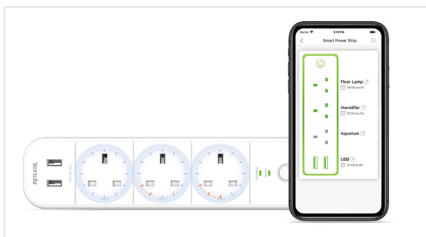

Each Slot Can Be Set Individually

The timer function allows you to set up the working plan of each socket by APP. Also, You can set the multi sockets in one schedule. Furthermore, you can control the power-on time of sockets via count down function, such as setting up a 2-hour charging plan for your mobile phone.