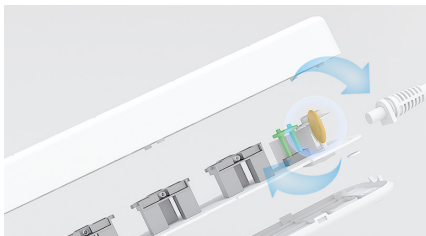

Tenda

Beli
beautiful life

SP15

SP15 Smart Wi-Fi Power Strip Specifications

SP15

SP15 Smart Wi-Fi Power Strip Specifications

Products Description

SP15 is a smart Wi-Fi power strip with 3 independent control sockets and 2 USB ports. It works with Google Assistant and Alexa. You can control the appliance status or set schedules through the Beli APP wherever you are. SP15 is your reliable appliance protector to resist thunderstorms and abnormal circuit conditions. SP15 rebuilds your home appliance management style, turns your traditional household appliances into smart appliances.

Main Features

Turn Traditional Household Appliances into Smart

SP15 provides 3 sockets and 2 USB ports. Enable traditional electrical appliances to be controlled by Beli App and your voice, such as humidifiers, fishbowl, desk lamp, etc. So that you can enjoy smart home life without upgrading these traditional home appliances.

Surge Protection

SP15 is your reliable appliance protector to resist thunderstorms and abnormal circuit conditions. It can be shunted within microseconds by the surge protector, when the electrical circuit suddenly produces spike current or voltage, thereby avoiding the damage of surge to other devices.