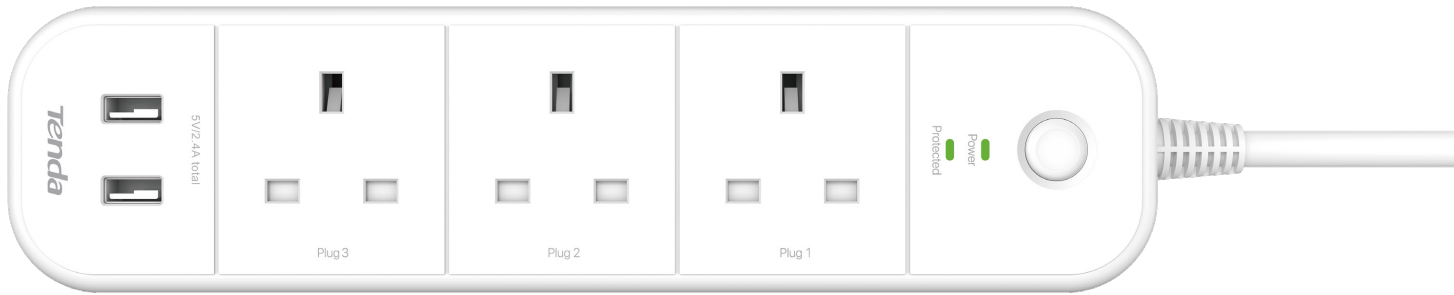

Tenda

Beli
beautiful life

SP15

SP15 Smart Wi-Fi Power Strip Specifications

SP15

SP15 Smart Wi-Fi Power Strip Specifications

Products Description

SP15 is a smart Wi-Fi power strip with 3 independent control sockets and 2 USB ports. It works with Google Assistant and Alexa. You can control the appliance status or set schedules through the Beli APP wherever you are. SP15 is your reliable appliance protector to resist thunderstorms and abnormal circuit conditions. SP15 rebuilds your home appliance management style, turns your traditional household appliances into smart appliances.

Main Features

Turn Traditional Household Appliances into Smart

SP15 provides 3 sockets and 2 USB ports. Enable traditional electrical appliances to be controlled by Beli App and your voice, such as humidifiers, fishbowl, desk lamp, etc. So that you can enjoy smart home life without upgrading these traditional home appliances.

Surge Protection

SP15 is your reliable appliance protector to resist thunderstorms and abnormal circuit conditions. It can be shunted within microseconds by the surge protector, when the electrical circuit suddenly produces spike current or voltage, thereby avoiding the damage of surge to other devices.