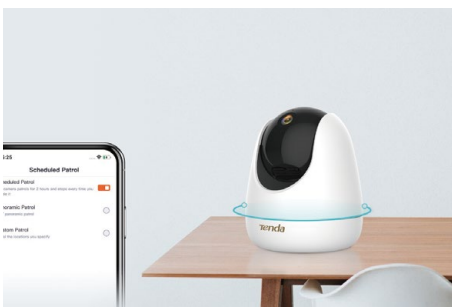

Tenda

CP7

Security Pan/Tilt Camera 4MP

CP7

Security Pan/Tilt Camera 4MP

Products Description

The security Pan/Tilt Camera CP7 is a high-performed home surveillance Camera that integrates 360° visual coverage with 4MP resolution. It is also fetured with full-duplex two-way audio, smart-motion detection/tracking, sound and light alarm functions. The product is mostly used for indoor scenarios monitoring such as homes, shops, offices and classrooms, etc. The users can access the video via wireless or wired connection to the router.

Selling Points

4MP HD Video, Low Noise and Clearer

CP7 adopts 4MP image sensors, outputs 4MP (2560*1440) HD videos, reduces noise and captures more details.

Cover Every Corner of Your Home in Super HD

High speed pan/tilt design enables flexible rotation in all directions. CP7 covers 360° horizontally and 155° vertically (90° up, 65° down) which leaves zero blind zones at all.

Human Shape Detection for Safety Protection

Based on AI deep learning algorithms, CP7 can detect human shape and other motion. It recognizes the movement accurately and captures suspicious status automatically, and the resulting alarms will be sent to your mobile in real time.

Patrol with one click

You can set the pan/tilt patrol locations via the TDSEE App, and the camera rotates cyclically according to the preset location to patrol the area.

Selling Points

Auto Targeting and Tracking