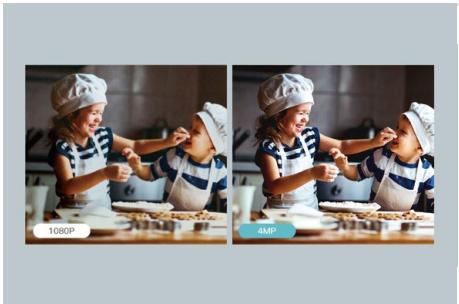

Selling Points

4MP HD Video, Low Noise and Clearer

CP7 adopts 4MP image sensors, outputs 4MP (2560*1440) HD videos, reduces noise and captures more details.