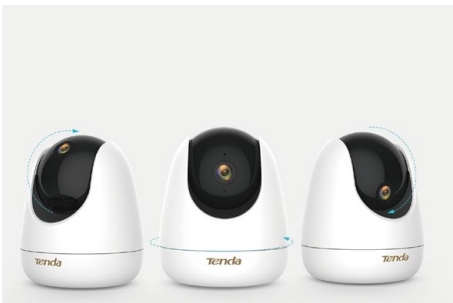

Tenda

CP7

Security Pan/Tilt Camera 4MP

CP7

Security Pan/Tilt Camera 4MP

Products Description

The security Pan/Tilt Camera CP7 is a high-performed home surveillance Camera that integrates 360° visual coverage with 4MP resolution. It is also fetured with full-duplex two-way audio, smart-motion detection/tracking, sound and light alarm functions. The product is mostly used for indoor scenarios monitoring such as homes, shops, offices and classrooms, etc. The users can access the video via wireless or wired connection to the router.

Selling Points

4MP HD Video, Low Noise and Clearer

CP7 adopts 4MP image sensors, outputs 4MP (2560*1440) HD videos, reduces noise and captures more details.

Cover Every Corner of Your Home in Super HD

High speed pan/tilt design enables flexible rotation in all directions. CP7 covers 360° horizontally and 155° vertically (90° up, 65° down) which leaves zero blind zones at all.

Human Shape Detection for Safety Protection

Based on AI deep learning algorithms, CP7 can detect human shape and other motion. It recognizes the movement accurately and captures suspicious status automatically, and the resulting alarms will be sent to your mobile in real time.

Patrol with one click

You can set the pan/tilt patrol locations via the TDSEE App, and the camera rotates cyclically according to the preset location to patrol the area.

Selling Points

Auto Targeting and Tracking