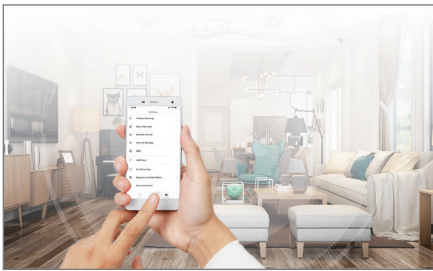

Remote Control with Tenda APP

Tenda WiFi App provides the easiest way to manage your MW5c. The real-time status of online devices is all in your hands.

Purchase Guide

Feature \ Mode	MW3 (3-pack)	MW5 (3-pack)	MW5c (3-pack)	MW6 (3-pack)	MW12 (3-pack)
WiFi Speed	AC1200	AC1200	AC1200	AC1200	AC2100
Compatible Broadband	100 Mbps	>100 Mbps	>100 Mbps	≥200 Mbps	≥500 Mbps
Coverage Area*	up to 3500 sq.ft	up to 3500 sq.ft	up to 3500 sq.ft	up to 6000 sq.ft	up to 6000 sq.ft
Max. Mesh nodes supported (Qty./Size)	5 (5000 sq.ft)	6 (6000 sq.ft)	6 (6000 sq.ft)	9 (12000 sq.ft)	12 (15000 sq.ft)
Max. No. of Connected Devices	40 devices	60 devices	80 devices	90 devices	120 devices