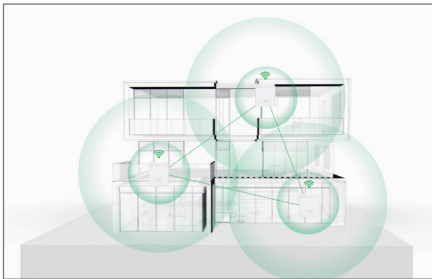

Product Description

The Tenda nova MW5c is a whole home mesh WiFi system designed for medium-to-larger sized households that have high speed broadband services coming into your home. Powered by Tenda's proprietary mesh technology, creating a distributed network throughout your home. A 3-pack of the MW5c covers up to 3500 square feet and works well behind multiple walls. All nodes feature gigabit ports, getting the most out of your high speed broadband service and ensures smooth streaming of 4K videos. The other nodes automatically connect using pre-paired configurations making setup a breeze. All of these make the Tenda nova MW5c an ideal choice for whole home WiFi coverage.

More features

- * Easy setup: The other nodes automatically connect to the primary node making cabling unnecessary.
- * Parental Controls: Manage your child's online time.
- * Security: Supports access control and guest network.

Selling Points

Suitable for All Types of Large Houses

Power by Tenda's advanced mesh technology, MW5c creates a distributed network through the interconnection of multiple nodes. Easily achieve WiFi coverage for all types of large houses.

WiFi Coverage Anywhere

Any node of MW5c can be used as the main node. And other nodes will automatically connect to the master node after powering on. A 3-pack of Nova MW5c covers up to 3500 square feet. Expand your WiFi coverage simply by adding nodes.