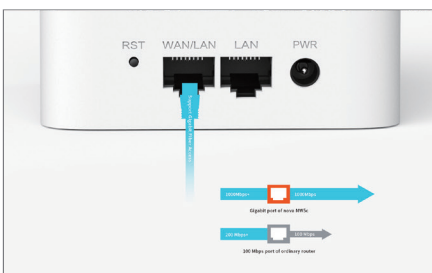

Works Well with High Speed Fiber

With full gigabit ports, the MW5c makes most of your high speed broadband coming into your home.