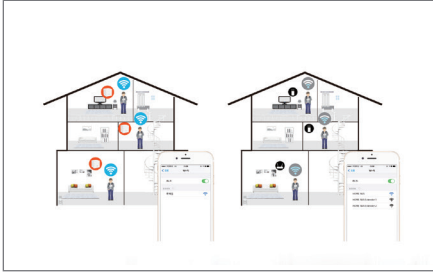

Selling Points

Seamless Roaming, Always Online

With the seamless roaming feature, you can go from room to room without losing connection, creating a lag-free video call, online gaming experience when you are on the move.